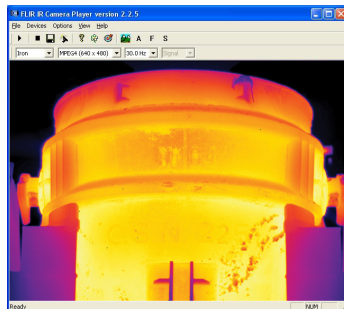

Part number:
DSW-10000

Copyright

© 2012, FLIR Systems, Inc.

All rights reserved worldwide. Names and marks appearing herein are either registered trademarks or trademarks of FLIR Systems and/or its subsidiaries. All other trademarks, trade names or company names referenced herein are used for identification only and are the property of their respective owners.

April 26, 2012, 03:37 AM

Corporate Headquarters

FLIR Systems, Inc.
27700 SW Parkway Ave.
Wilsonville, OR 97070
USA
Telephone: +1-503-498-3547

Website

<http://www.flir.com>

Customer support

<http://support.flir.com>

Legal disclaimer

Specifications subject to change without further notice. Camera models and accessories subject to regional market considerations. License procedures may apply.

Information and equipment described herein may require US Government authorization for export purposes. Diversion contrary to US law is prohibited.

General description

FLIR IR Camera Player is a PC-based remote control and viewer that you can use with cameras from FLIR Systems.

You can perform one or more of the following with FLIR IR Camera Player:

- Record a video stream from the camera.
- Save a frame from the video stream as a snapshot image (*.bmp).
- Autofocus, focus far, and focus near.
- Autoadjust the camera image.
- Freeze the camera image.
- Save a camera image in the camera.
- Change Color palette.
- Add an image description and a text comment to an image.

You connect a camera in one of the following ways:

- Ethernet
- FireWire
- USB

Download

This software is a freeware. To download, click the following link:

<http://support.flir.com/SwDownload/app/RssSWDownload.aspx?ID=89>

Release notes

Version	2.2.6
New features	• --- News in 2.2.6 • Various bug fixes. • --- News in 2.2.5 • Color palette menu. • Option to record AVI video clips from cameras that deliver MPEG or H264 image streams. • Option to compress the FLIR Researcher formats F7M0 and F7M2 to AVI. • Support for FLIR Exx series cameras. • Support for FLIR T6xx series cameras.

System requirements

Operating system	• Windows XP, 32-bit • Windows Vista, 32-bit/64-bit • Windows 7, 32-bit/64-bit

Compatible with the following products

- 40402-3001 FLIR P660 12°
- 40402-3002 FLIR P660 24°
- 40402-3003 FLIR P660 45°
- 40402-3101 FLIR P640 12°
- 40402-3102 FLIR P640 24°
- 40402-3103 FLIR P640 45°
- 40402-3202 FLIR P630 24°
- 40402-3302 FLIR P635 24°
- 40402-3402 FLIR P620 24°
- 40402-3403 FLIR P620 45°
- 40402-3801 FLIR B660 12°
- 40402-3802 FLIR B660 24°
- 40402-3803 FLIR B660 45°
- 40402-3902 FLIR B620 24°
- 40402-3903 FLIR B620 45°
- 40402-3501 FLIR SC660 12°
- 40402-3502 FLIR SC660 24°
- 40402-3503 FLIR SC660 45°
- 40402-3601 FLIR SC640 12°
- 40402-3602 FLIR SC640 24°
- 40402-3603 FLIR SC640 45°
- 40402-3702 FLIR SC620 24°
- 40402-3703 FLIR SC620 45°